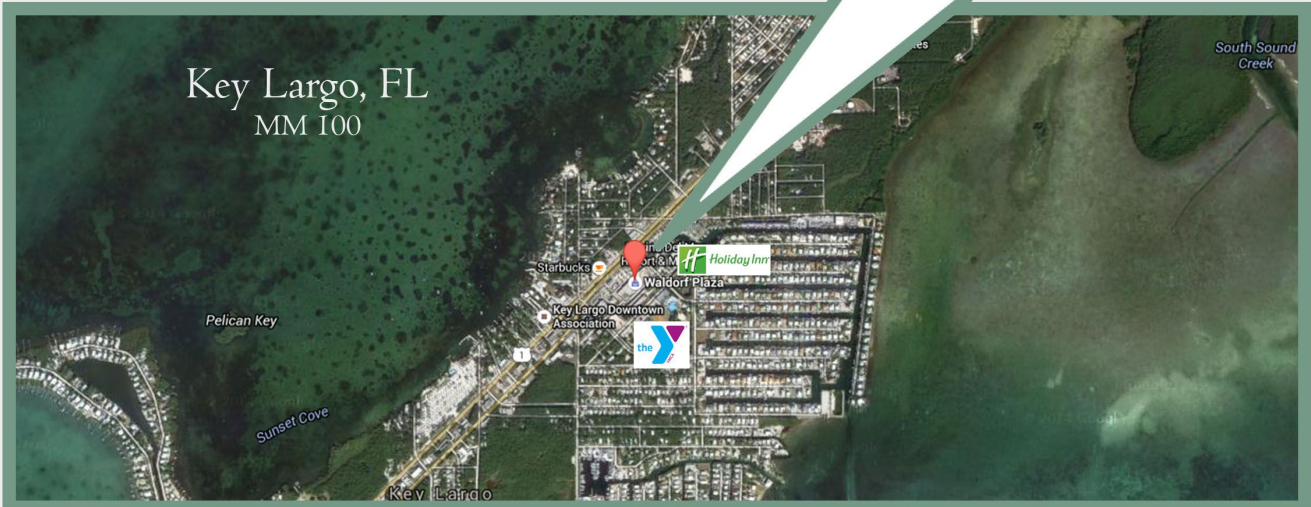

Site Plan

CONTACT: M. SCOTT IRELAND (305) 891-6806 Ext. 307 | T.J. IRELAND (305) 401-3704
EMAIL: msscott@irelandco.com | **WEBSITE:** IRELANDCO.COM/KEYLARGO