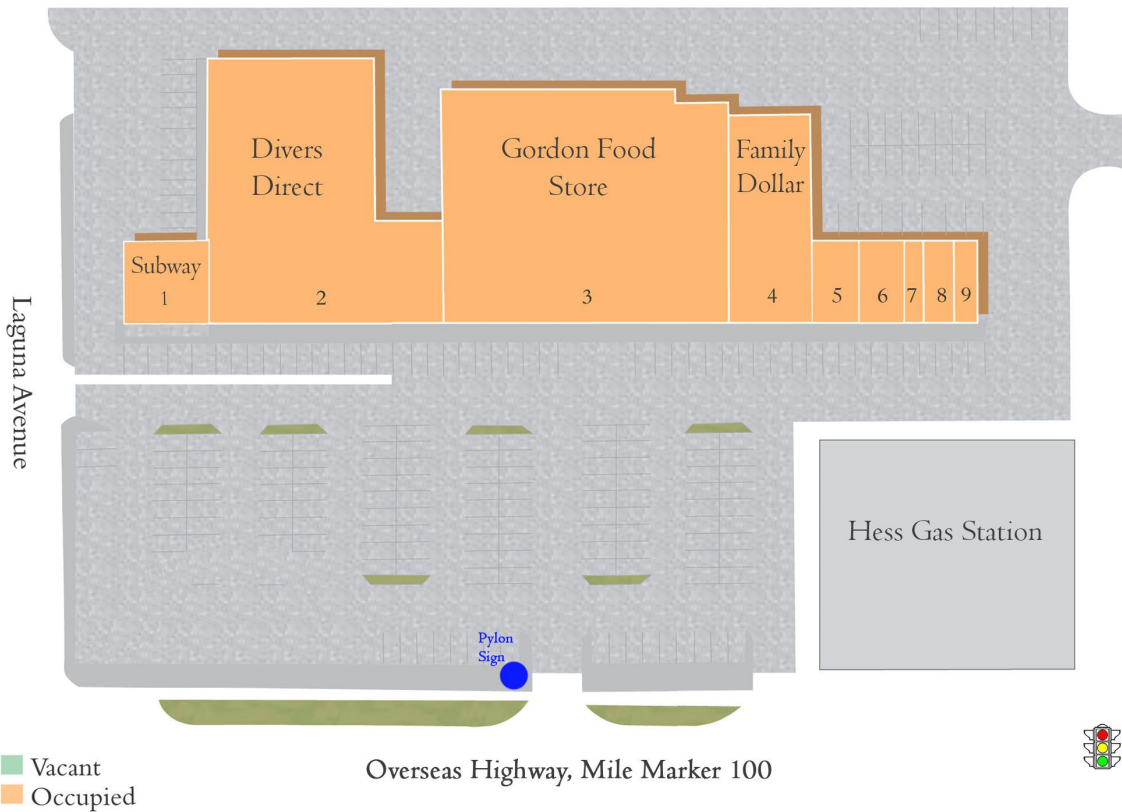

Site Plan

CONTACT: M. SCOTT IRELAND (305) 891-6806 Ext. 307 | T.J. IRELAND (305) 401-3704
EMAIL: msscott@irelandco.com | **WEBSITE:** IRELANDCO.COM/KEYLARGO